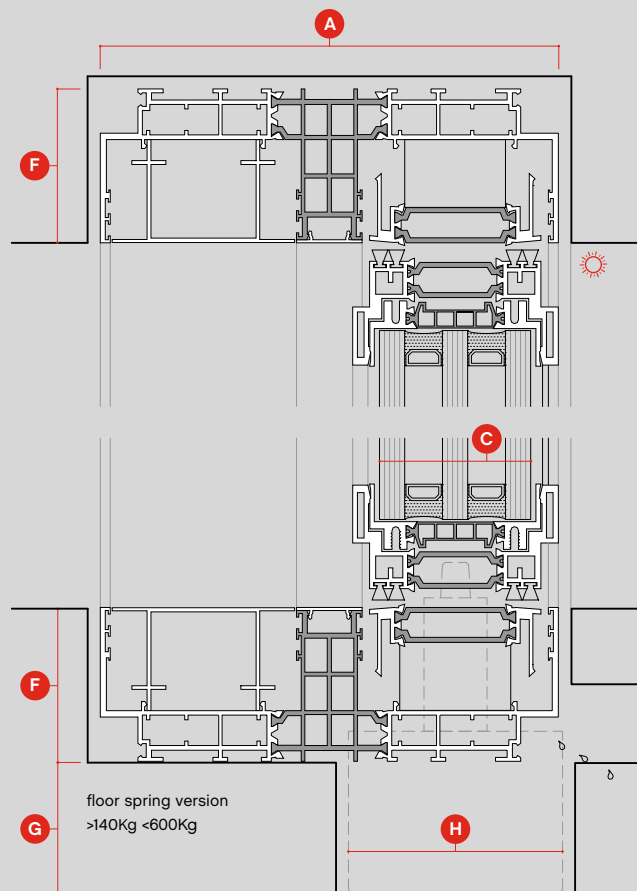

opening system

						
birail	•	•	•	•	•	•
multirail	•	•	•	•	•	•

main dimensions up to

vertical profile	23mm
max. leaf height	9000mm
max. leaf width	3000mm
max. weight	up to 3.000kg / glass pannel
max. glazed area	double glazing up to 29m ²
	triple glazing up to 19m ²
glass thickness	60mm

ah!60 Pivot

pivot common sections, manual lock

1:3

scale

pivot version
<140Kg

floor spring version
>140Kg <600Kg

ah!60 Pivot

pivot common sections, motorized lock