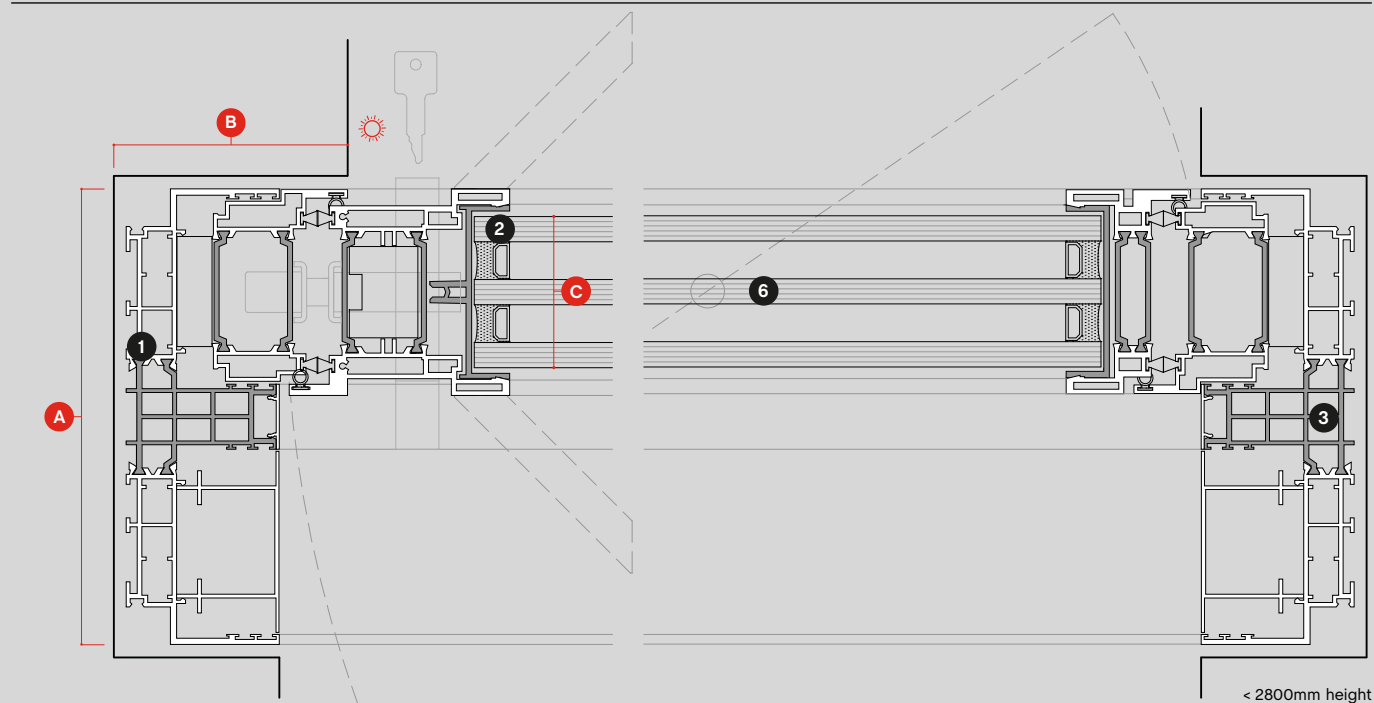

opening system

						
birail	•	•	•	•	•	•
multirail	•	•	•	•	•	•

main dimensions up to

vertical profile	23mm
max. leaf height	9000mm
max. leaf width	3000mm
max. weight	up to 3.000kg / glass pannel
max. glazed area	double glazing up to 29m ²
	triple glazing up to 19m ²
glass thickness	60mm

House in La Moraleja
 Otto Medem Arquitectura
 Madrid, Spain
 © Antonio Lachos

version / leaf weight		profile / leaf height		lock	
				frame	leaf
pivot	<140Kg	standard	<2800mm	manual	•
floorspring	>140Kg <600Kg	reinforced	>2800mm	motorised	• •

ah!60 Pivot

pivot common sections, manual lock

1:3

scale

pivot version
<140Kg

floor spring version
>140Kg <600Kg

ah!60 Pivot

pivot common sections, motorized lock