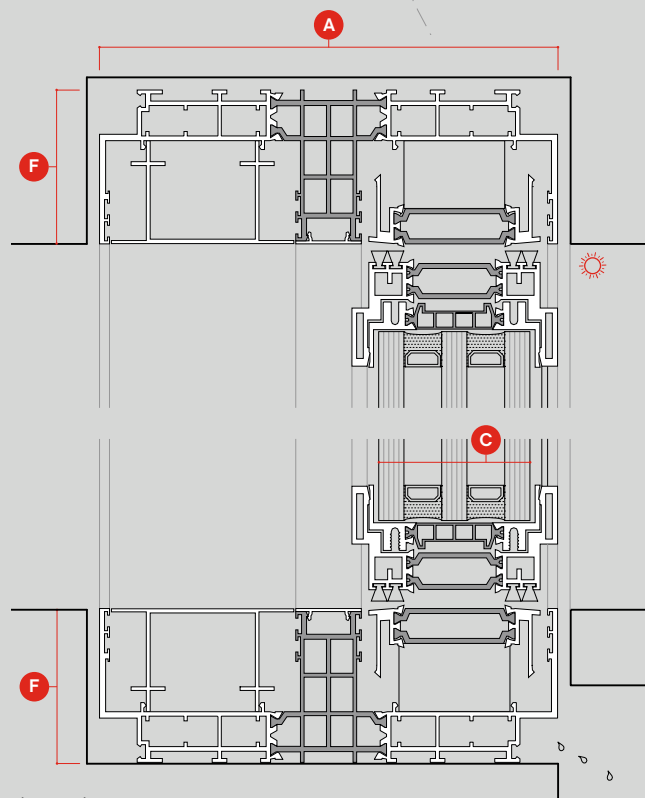

opening system

						
birail	•	•	•	•	•	•
multirail	•	•	•	•	•	•

main dimensions up to

vertical profile	23mm
max. leaf height	9000mm
max. leaf width	3000mm
max. weight	up to 3.000kg / glass pannel
max. glazed area	double glazing up to 29m ²
	triple glazing up to 19m ²
glass thickness	60mm

House in La Moraleja
 Otto Medem Arquitectura
 Madrid, Spain
 © Antonio Lachos

version / leaf weight		profile / leaf height		lock	
				frame	leaf
pivot	<140Kg	standard	<2800mm	manual	•
floorspring	>140Kg <600Kg	reinforced	>2800mm	motorised	• •

ah!60 Pivot

pivot common sections, manual lock

1:3

scale

pivot version
<140Kg

floor spring version
>140Kg <600Kg

ah!60 Pivot

pivot common sections, motorized lock