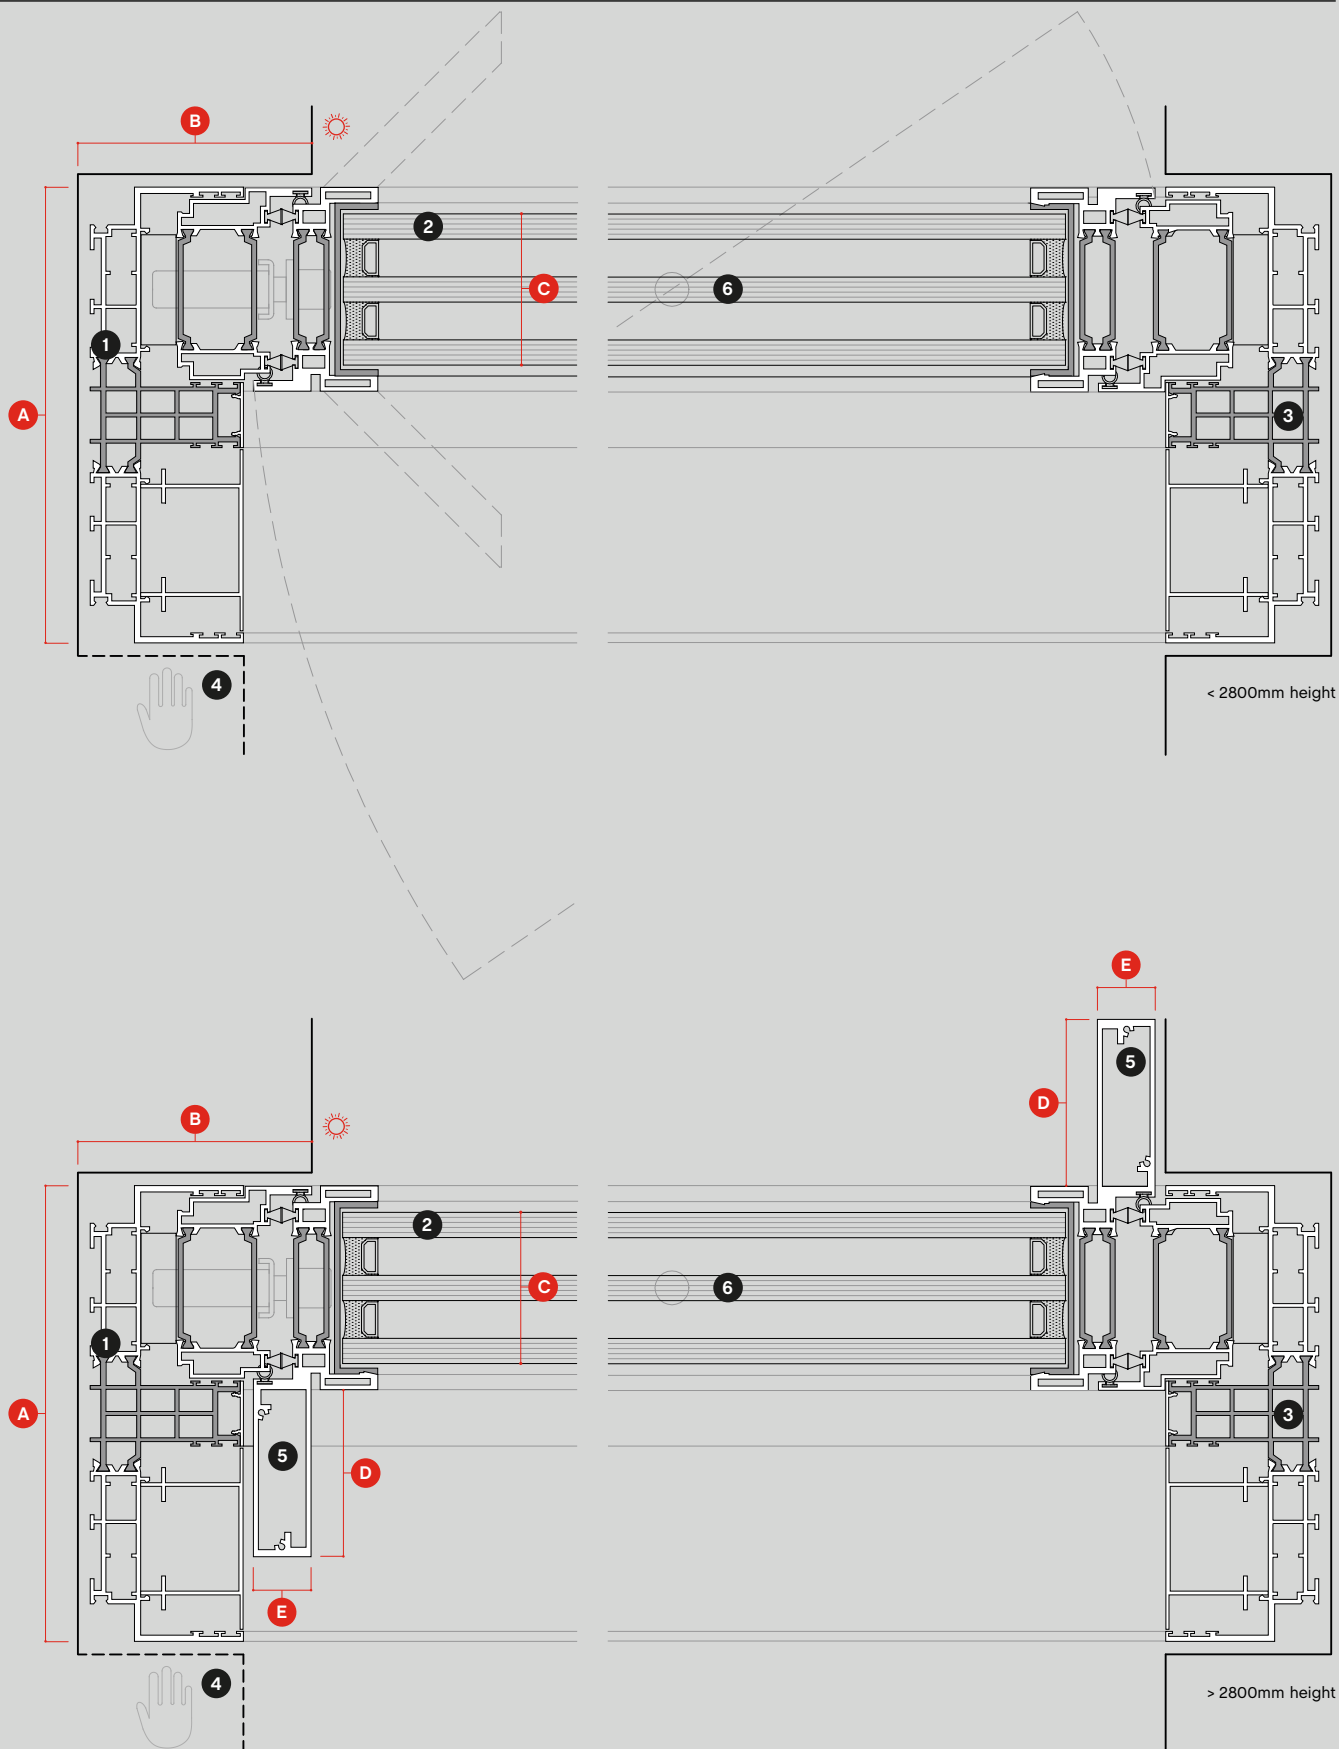

ah!60 Pivot

pivot common sections, motorized lock

1:3

scale