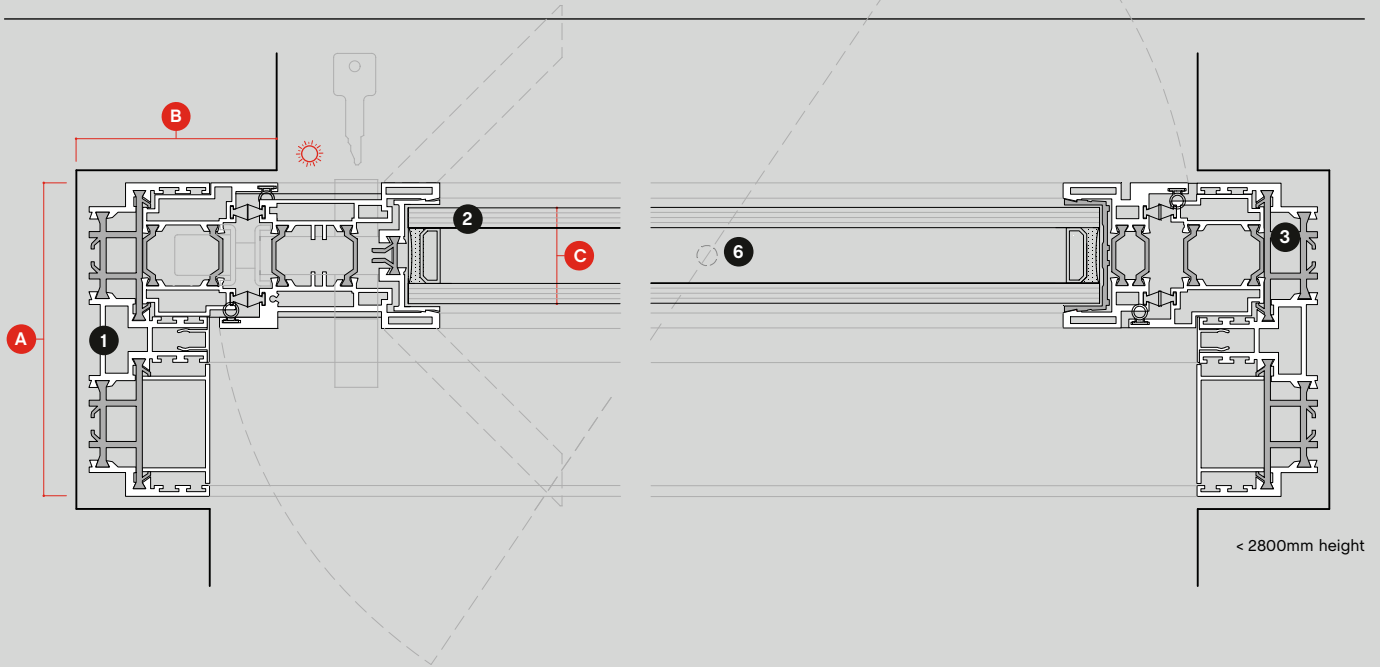

opening system

birail	•	•	•	•	•	•
multirail	•	•	•	•	•	•

main dimensions up to

vertical profile	23mm	
max. leaf height	6000mm	
max. leaf width	3000mm	
max. weight	up to 2.000kg / glass pannel	
max. glazed area	double glazing	up to 19m ²
	triple glazing	up to 6m ²
glass thickness	38mm	

ah!38 Pivot

pivot common sections, manual lock

1:3

scale

pivot version
<140Kg

floor spring version
>140Kg <600Kg

dimensions

- A** 124mm
- B** 75mm
- C** 38mm
- D** 67mm
- E** 23mm
- F** 48mm
- G** 53mm
- H** 85mm