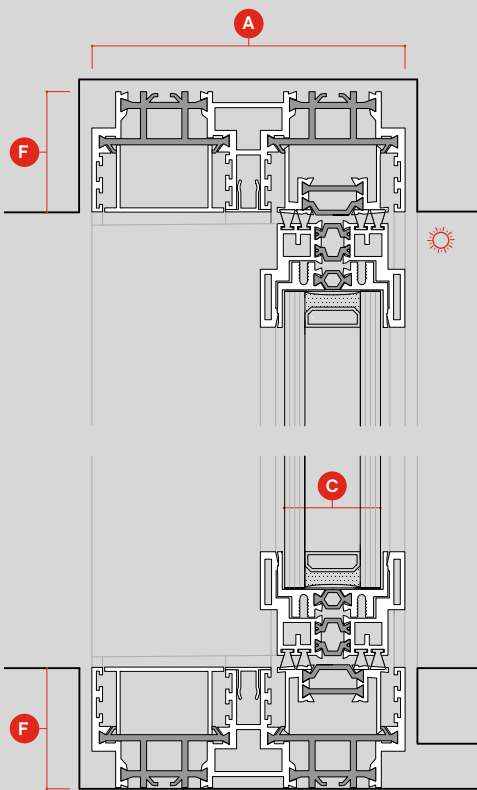

opening system

birail	•	•	•	•	•	•
multirail	•	•	•	•	•	•

main dimensions up to

vertical profile	23mm	
max. leaf height	6000mm	
max. leaf width	3000mm	
max. weight	up to 2.000kg / glass pannel	
max. glazed area	double glazing	up to 19m ²
	triple glazing	up to 6m ²
glass thickness	38mm	

ah!38 Pivot

pivot common sections, manual lock

1:3

scale

pivot version
<140Kg

floor spring version
>140Kg <600Kg

dimensions

- A** 124mm
- B** 75mm
- C** 38mm
- D** 67mm
- E** 23mm
- F** 48mm
- G** 53mm
- H** 85mm

- 1** main frame
- 2** glass
- 3** polyamide
- 4** accessible area
- 5** reinforced profile
- 6** pivot or floor spring

ah!38 Pivot

pivot common sections, motorized lock

1:3

scale

Swissbau 2020 | Basel, Switzerland
Dulcinea Santos & Léonard Kadid
© panoramah!