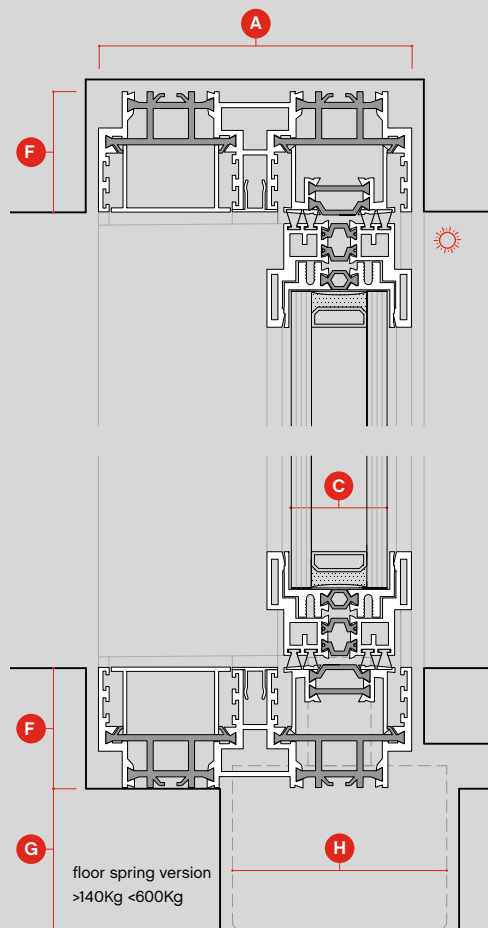

opening system

birail	•	•	•	•	•	•
multirail	•	•	•	•	•	•

main dimensions up to

vertical profile	23mm	
max. leaf height	6000mm	
max. leaf width	3000mm	
max. weight	up to 2.000kg / glass pannel	
max. glazed area	double glazing	up to 19m ²
	triple glazing	up to 6m ²
glass thickness	38mm	

ah!38 Pivot

pivot common sections, manual lock

1:3

scale

pivot version
<140Kg

floor spring version
>140Kg <600Kg

dimensions

- A** 124mm
- B** 75mm
- C** 38mm
- D** 67mm
- E** 23mm
- F** 48mm
- G** 53mm
- H** 85mm

- 1** main frame
- 2** glass
- 3** polyamide
- 4** accessible area
- 5** reinforced profile
- 6** pivot or floor spring

ah!38 Pivot

pivot common sections, motorized lock

1:3

scale

Swissbau 2020 | Basel, Switzerland
Dulcinea Santos & Léonard Kadid
© panoramah!