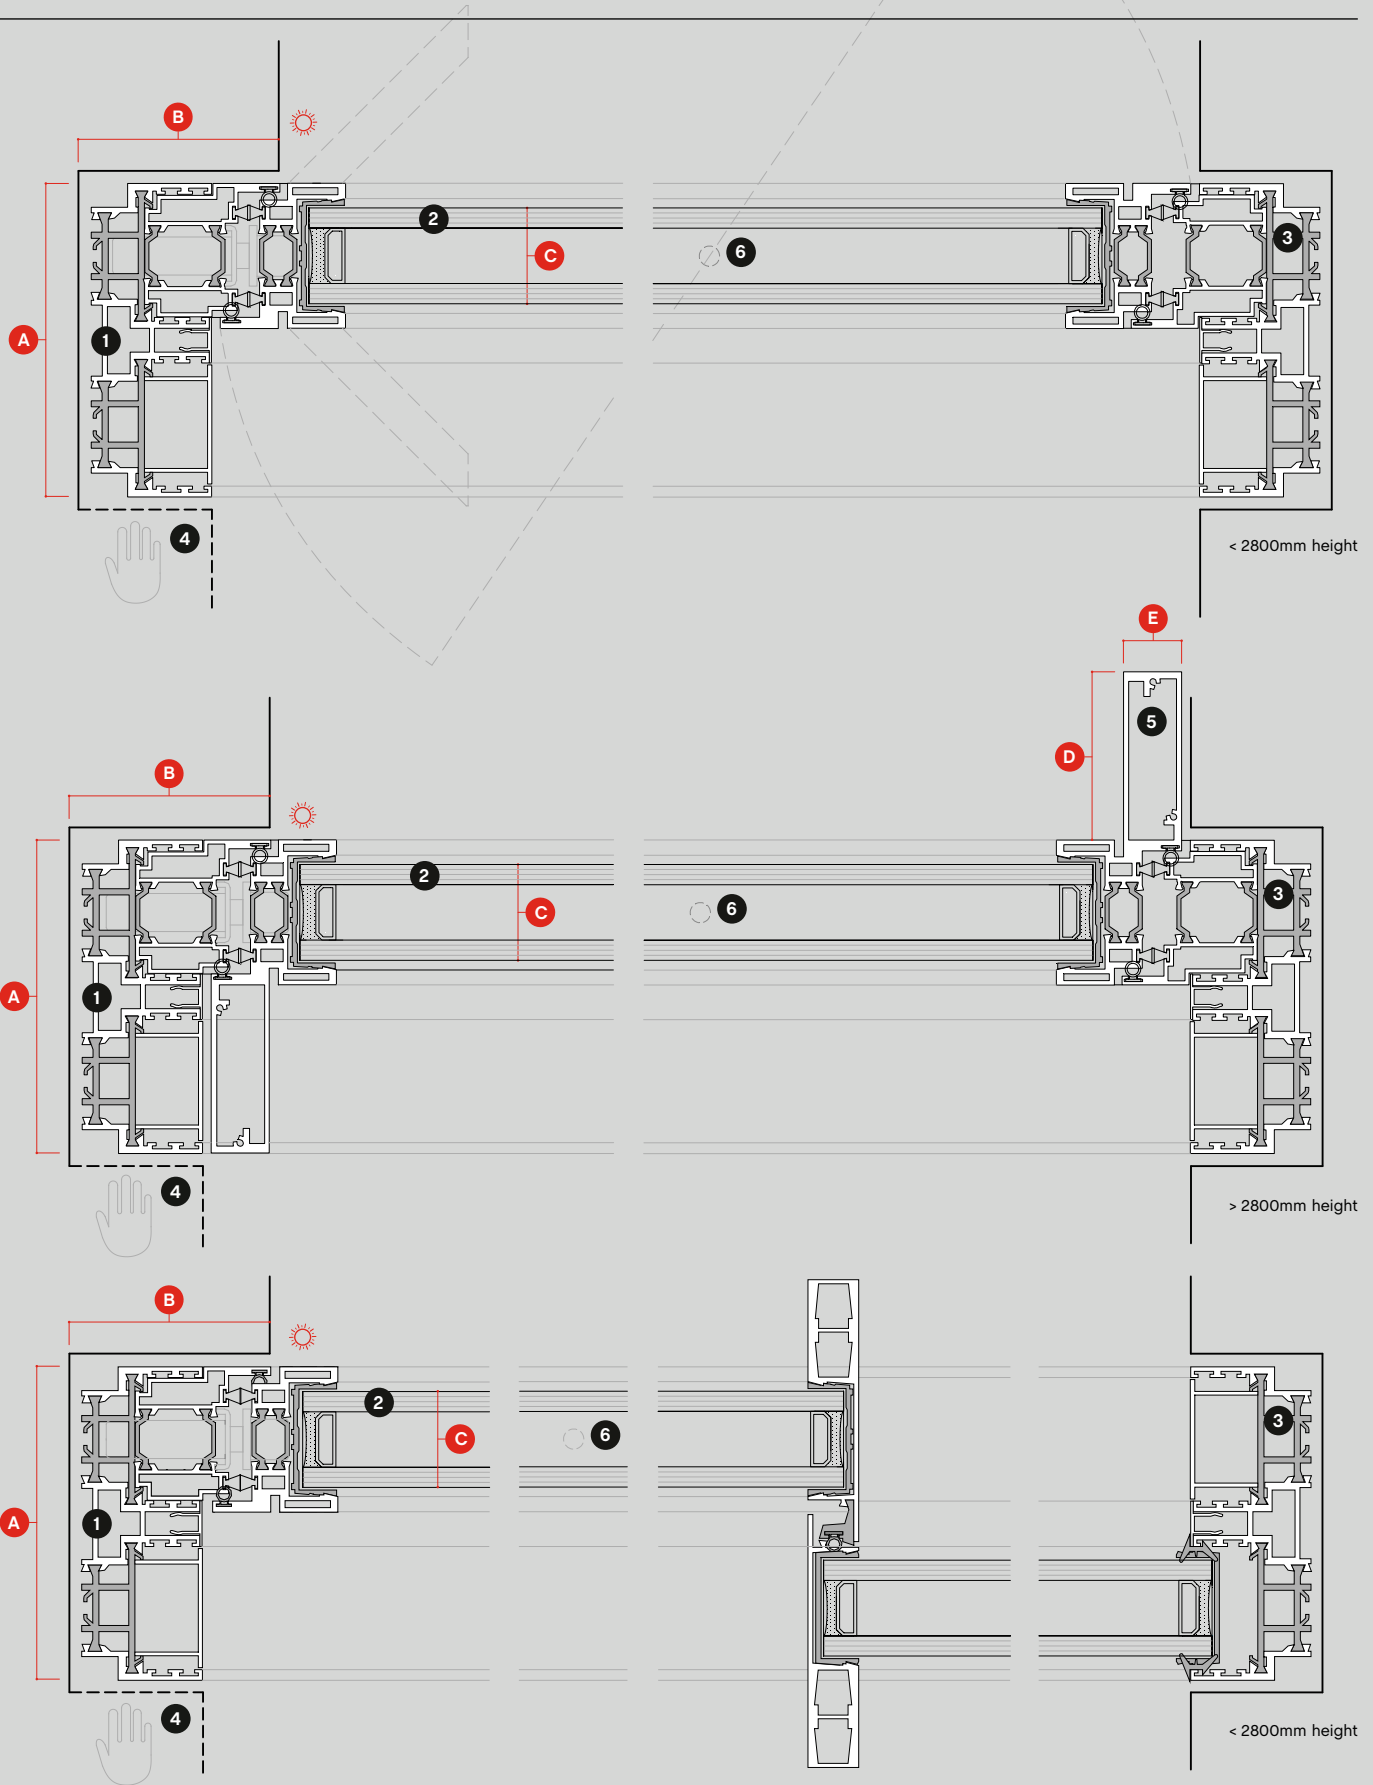

ah!38 Pivot

ah!38 Pivot

introduction

ah!38 excels as an exterior opening system comprising a balanced combination of thermal and acoustic behavior, suited to all climates. It is a system that allows double glazed surface areas of up to 19m², or triple glazed of up to 6m². Both options use 23mm vertical profiles.

pivot: opening system that functions by means of a pivoting component with a central or side rotation axis, allowing the execution of large glass surfaces. It comes with different safety latch options.

ah!38 Pivot

pivot common sections, manual lock

1:3

scale

pivot version
<140Kg

floor spring version
>140Kg <600Kg

dimensions

- A** 124mm
- B** 75mm
- C** 38mm
- D** 67mm
- E** 23mm
- F** 48mm
- G** 53mm
- H** 85mm

- 1** main frame
- 2** glass
- 3** polyamide
- 4** accessible area
- 5** reinforced profile
- 6** pivot or floor spring

ah!38 Pivot

pivot common sections, motorized lock

1:3

scale

Swissbau 2020 | Basel, Switzerland
Dulcinea Santos & Léonard Kadid
© panoramah!