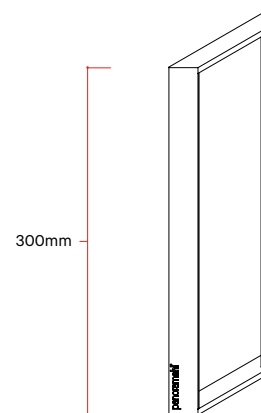

handle

finishes: brushed or lacquered steel